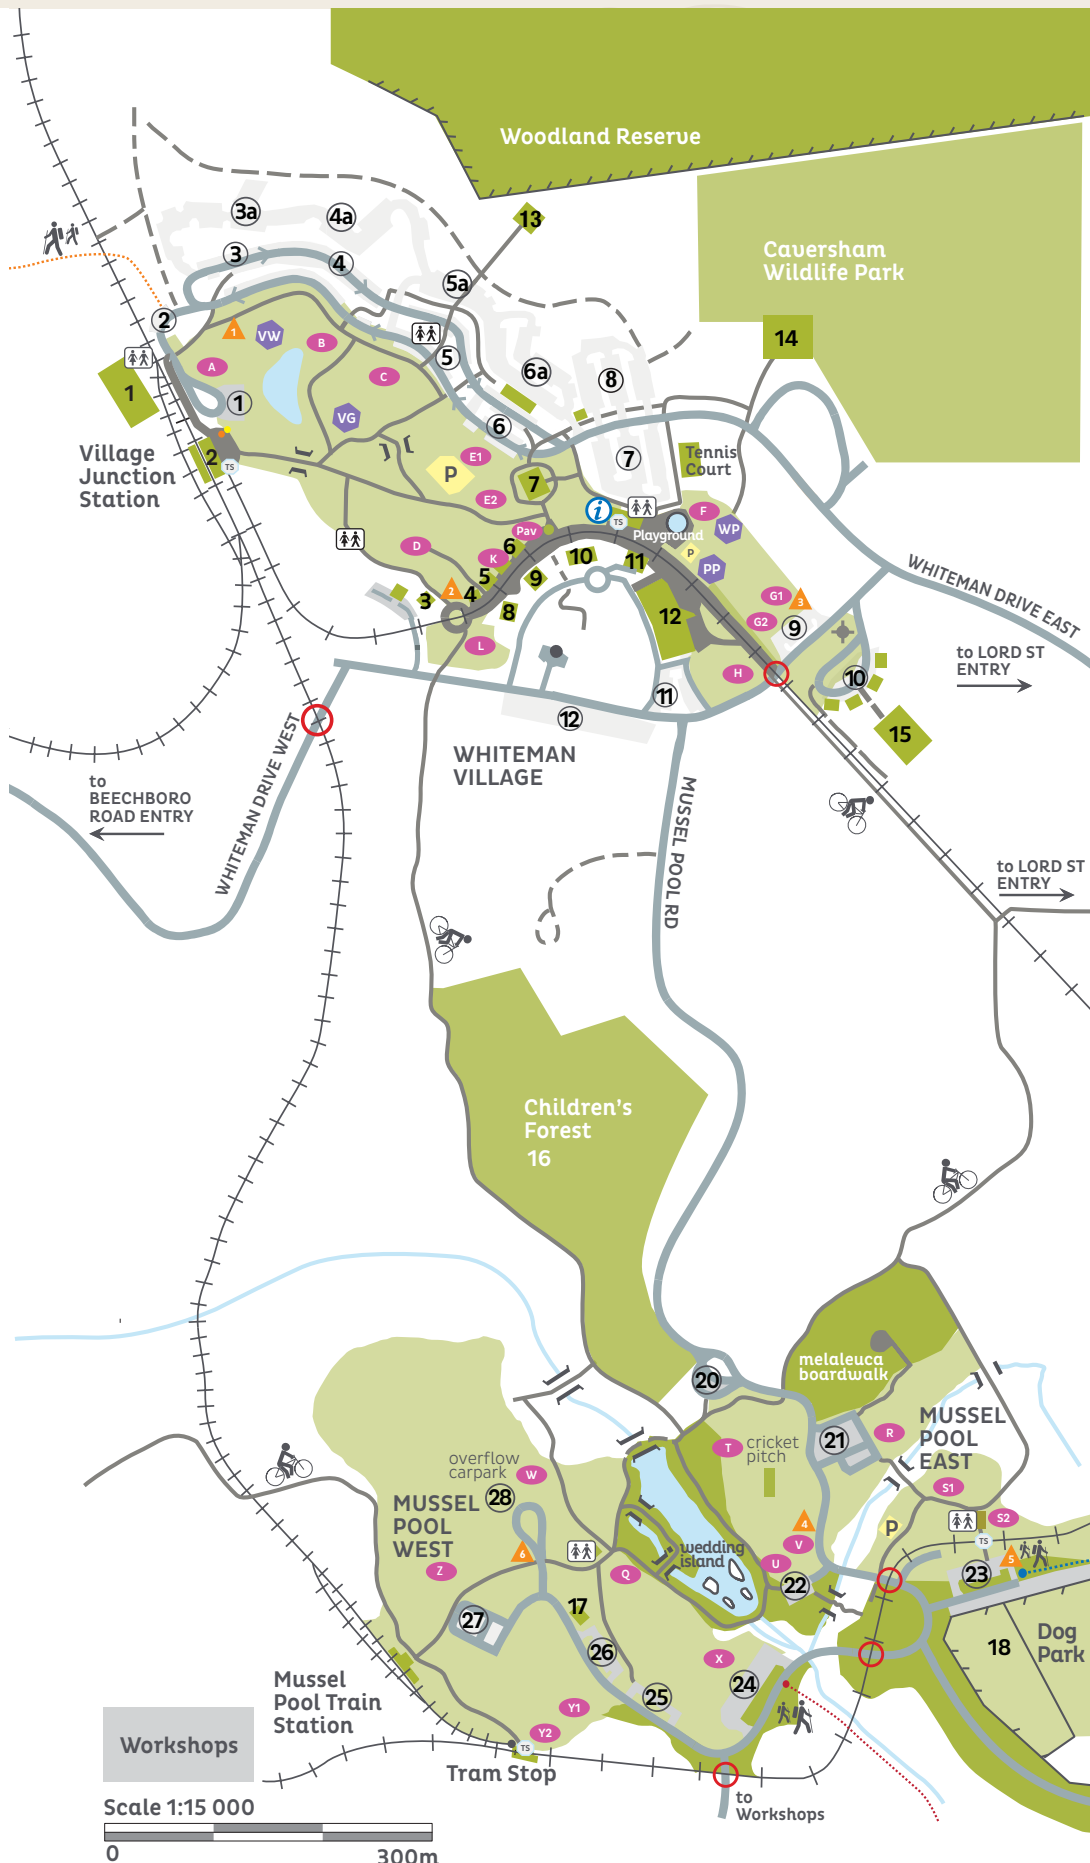

RECREATION AREAS MAP

WHITEMAN PARK

CONSERVATION • RECREATION • EDUCATION

KEY TO MAPS

- Bike/Walk Path
- Bushwalk Trails
- Car Parks
- Evacuation Points
- Level Crossing
- Picnic Shelters
- Playground
- Railway
- Shade Shelters
- Toilets
- Tramline
- Tram Stop

KEY TO BUILDINGS AND PARKS

- Visitor Information Centre
- 1** Revolutions Transport Museum
- 2** Village Junction Train Station
- 3** Old School House
- 4** The Lolly Stop
- 5** Village Art Gallery
- 6** Chariots of Hire
- 7** Whiteman Park Administration
- 8** Handcraft & Pottery Centres
- 9** Print Shop
- 10** under renovation
- 11** Village Cafe
- 12** Motor Museum of WA
- 13** Woodland Reserve Interpretive Centre
- 14** Caversham Wildlife Park
- 15** Tractor Museum of WA
- 16** Children's Forest
- 17** Mussel Pool Icecream Kiosk
- 18** Dog Park

Visit www.whitemanpark.com or phone 9209 6000 for information on all our attractions and events.